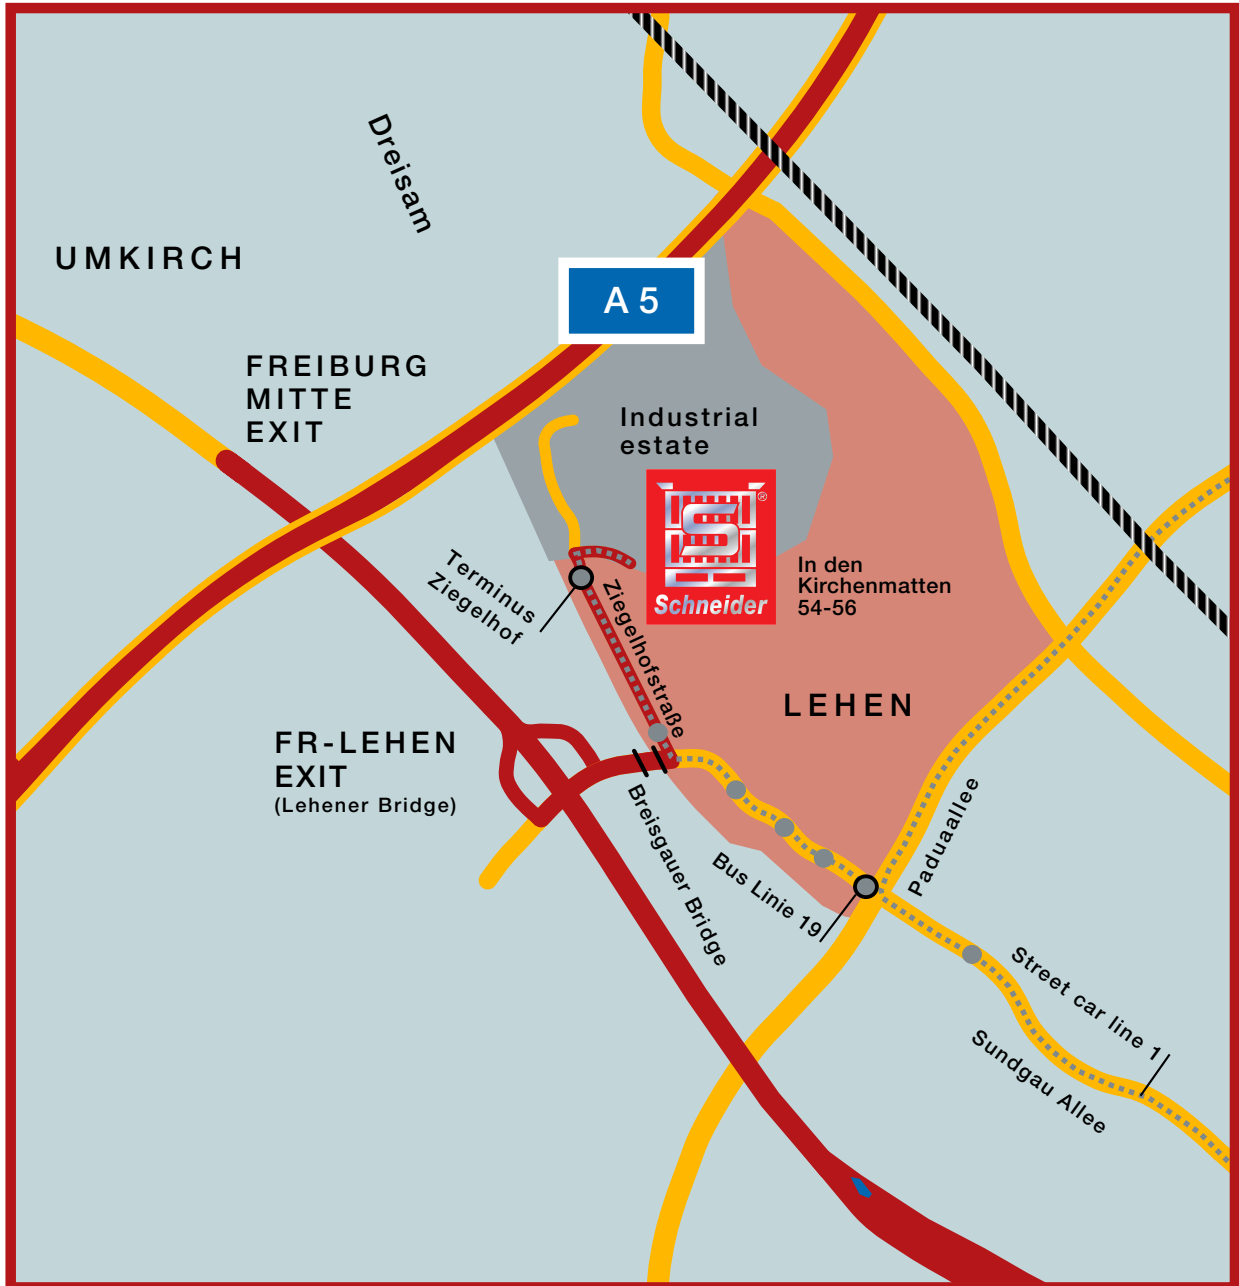

Schneider Leichtbau GmbH
In den Kirchenmatten 54-56
D-79110 Freiburg-Lehen

Tel.: +49 (0) 761 88506-0
Tel.: +49 (0) 761 88506-25

How to reach us coming from Freiburg city center with public transport:

Take the street car line 1 to the stop Paduaallee, and change to the bus line 19 towards Lehen/Ziegelhofstraße. Stay on the bus until you reach the Ziegelhof terminal. Walk a few more meters along Ziegelhofstraße until you reach a road called In the Kirchenmatten. You are now at Schneider.